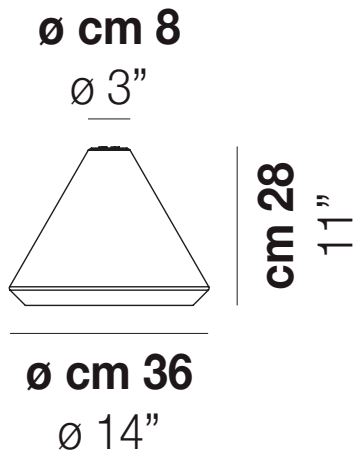

WITHWHIT PL G

LIGHTING SOURCES

E27	1x100w	220-240V 50/60 Hz	E27
LED C	1x5w	220-240V 50/60 Hz	LED 5W - (DRIVER INCLUSO) - 2700K - 600 LUMENS - DIMMERABILE

Mc 0,1
 Kg 4
 Kg 2

download resources

BC/ST

BC

OTHER AVAILABLE VERSIONS