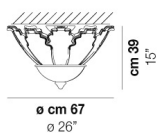

OTHER AVAILABLE VERSIONS

ACCAD PL 10F