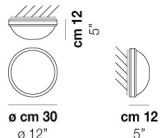

ACCADEMIA PL 30F

LIGHTING SOURCES

E27 11x77w 220-240V 50/60 Hz E27

Mc 1,26
Kg 70
Kg 47

download resources

OTHER AVAILABLE VERSIONS

ACCAD PP 30