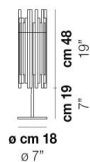

OTHER AVAILABLE VERSIONS

DIADE LT G