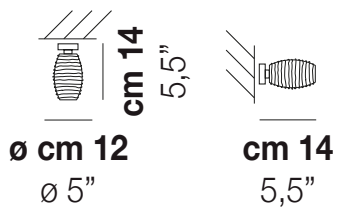

DAMASCO FA P

TECHNICAL DATA:

CERTIFICATIONS:

LIGHT SOURCES

1x60w 220-240V
50/60 Hz

G9

1x5w 220-240V
50/60 Hz

LED 5W - (DRIVER INCLUDED) - 2700K - 600 LUMENS
- DIMMABLE

VOLUME Mc 0,01

GROSS WEIGHT Kg 1,1

NET WEIGHT Kg 0,5

download

SHADE FINISHING

CRBC CRNE

FRAME FINISHING

NI