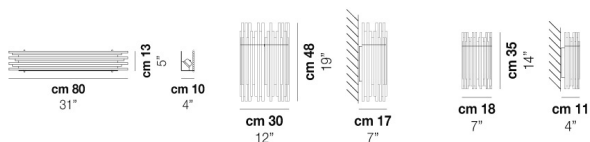

OTHER AVAILABLE VERSIONS

DIADE AP

DIADE AP

E27

DIADE AP

G9