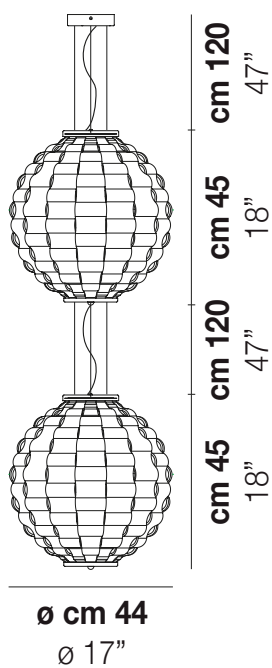

TAHOMARO SP 2

:

:

LIGHTING SOURCES

E27 4x77w 220-240V 50/60 Hz

E27

LED C 1x5w 220-240V 50/60 Hz

LED 5W - (DRIVER INCLUSO) - 2700K - 600 LUMENS - DIMMERABILE

Mc 0,59

Kg 20

Kg 14

download resources

BC

NI

OTHER AVAILABLE VERSIONS

TAHRO SP