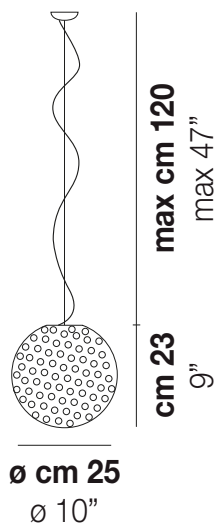

RINA SP 25

LIGHTING SOURCES

E27	1x77w	220-240V 50/60 Hz	E27
LED C 1.39V DIM 2.700K	1x5w	220-240V 50/60 Hz	LED 5W - (DRIVER INCLUSO) - 2700K - 600 LUMENS - DIMMERABILE

Mc 0,07
 Kg 2,6
 Kg 1

download resources