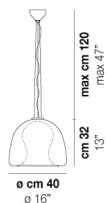

OTHER AVAILABLE VERSIONS

click on the drawing to access the web page of the related product sheet

NARAN SP P