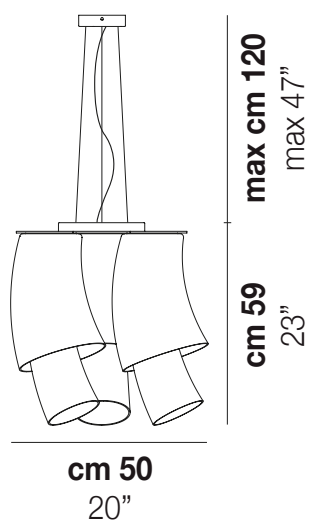

### LIGHTING SOURCES

E27 3x77w 220-240V 50/60 Hz  
 LED C 3x5w 220-240V 50/60 Hz

E27

LED 5W - (DRIVER INCLUSO) - 2700K - 600 LUMENS - DIMMERABILE

Mc 0,64

Kg 36

Kg 25

download resources