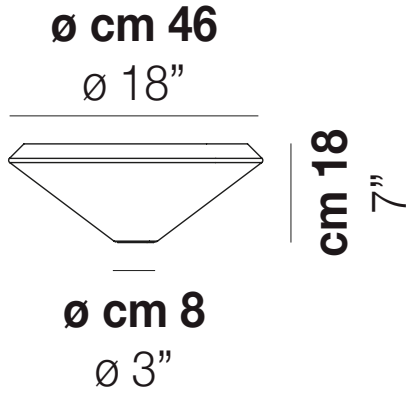

WITHWHIT PL 46

LIGHTING SOURCES

E27 2x100w 220-240V 50/60 Hz

E27

LED C 2x5w 220-240V 50/60 Hz

LED 5W - (DRIVER INCLUSO) - 2700K - 600 LUMENS - DIMMERABILE

Mc 0,16

Kg 7