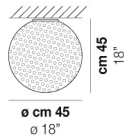

RINA PL 60

LIGHTING SOURCES

E27	3x77w	220-240V 50/60 Hz
LED G	1x19,5w	220-240V 50/60 Hz
LED J	1x10w	220-240V 50/60 Hz

E27

LED 19,5W - (DRIVER INCLUSO) - 3000K - 2850 LUMENS - DIMMERABILE

LED 17,5W - 230 VOLT - 3000K - 1300 LUMENS - DIMMERABILE

Mc 0,81

Kg 16

Kg 9,5

download resources

OTHER AVAILABLE VERSIONS

RINA PL 45