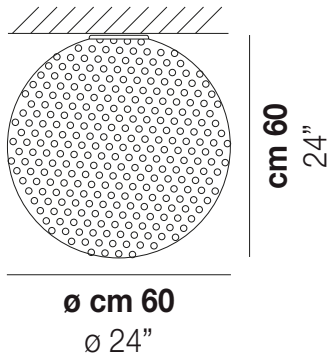

RINA PL 60

LIGHTING SOURCES

E27	3x77w	220-240V 50/60 Hz
LED G	1x19,5w	220-240V 50/60 Hz
LED J	1x10w	220-240V 50/60 Hz

E27

LED 19,5W - (DRIVER INCLUSO) - 3000K - 2850 LUMENS - DIMMERABILE

LED 17,5W - 230 VOLT - 3000K - 1300 LUMENS - DIMMERABILE

Mc 0,81

Kg 16

Kg 9,5

download resources

OTHER AVAILABLE VERSIONS