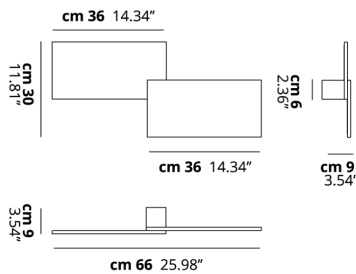

PUZZLE OUTDOOR

Double Rectangle

FEATURES

- Frame:** Metal
- Diffusor:** None
- Dimmable:** Yes
- Dimmer:** Not Included
- Bulb:** Included

BULB

LED 3000K 2 x 17W | 3400 lm

CERTIFICATION

SPECIFICATION SHEET

PHOTOMETRIC CURVE

None

FRAME	DIFFUSOR	LED COLOUR	CODE
 Anthracite Black	None	3000K	146020
 Matte White 9016	None	3000K	146021