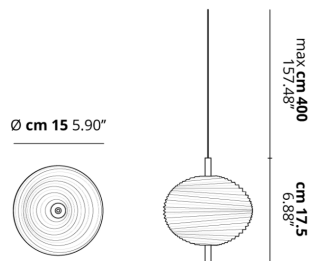

JEFFERSON

Mini

FEATURES

- Frame:** Metal
- Diffusor:** Glass
- Dimmable:** Yes
- Dimmer:** Not Included
- Bulb:** Included

BULB

LED 2700K 1 x 3W | 450 lm

CERTIFICATION

SPECIFICATION SHEET

PHOTOMETRIC CURVE

FRAME	DIFFUSOR	LED COLOUR	CODE
Black Chrome	Bohemian Crystal	2700K	168001