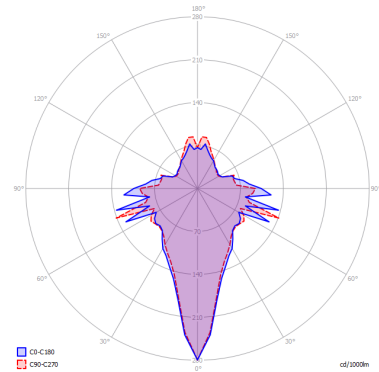

JEFFERSON

Mini

FEATURES

- Frame:** Metal
- Diffusor:** Glass
- Dimmable:** Yes
- Dimmer:** Not Included
- Bulb:** Included

BULB

LED 2700K 1 x 3W | 450 lm

CERTIFICATION

SPECIFICATION SHEET

PHOTOMETRIC CURVE

FRAME	DIFFUSOR	LED COLOUR	CODE
Black Chrome	Bohemian Crystal	2700K	168001