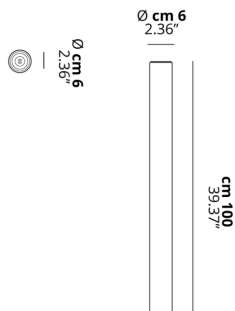

A-TUBE

Large

FEATURES

- **Frame:** Metal
- **Diffusor:** None
- **Dimmable:** Yes
- **Dimmer:** Not Included
- **Bulb:** Not Included

BULB

- **GU10 Par16** 1 x max 40W eco
- or _____
- **GU10 Par16 LED** 1 x max available

SPECIFICATION SHEET

CERTIFICATION

PHOTOMETRIC CURVE

FRAME	DIFFUSOR	LED COLOUR	CODE
Coppery Bronze	None	Optionally	096026
Matte Black 9005	None	Optionally	096035
Matte White 9010	None	Optionally	096013