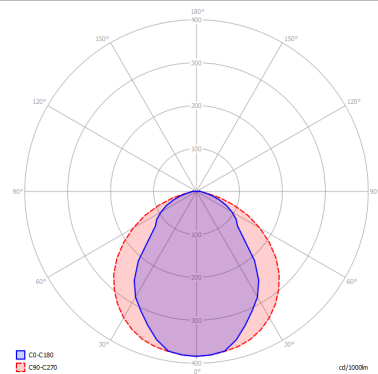

PUZZLE

Square & Rectangle

FEATURES

- Frame:** Metal
- Diffusor:** None
- Dimmable:** Yes
- Dimmer:** Not Included
- Bulb:** Included

BULB

LED 2700K 2 x 17W | 3400 lm

or

LED 3000K 2 x 17W | 3600 lm

SPECIFICATION SHEET

CERTIFICATION

PHOTOMETRIC CURVE

FRAME	DIFFUSOR	LED COLOUR	CODE
● Matte Black 9005	None	2700K	146034
○ Matte White 9016	None	2700K	146006
● Matte Black 9005	None	3000K	146035
○ Matte White 9016	None	3000K	146002