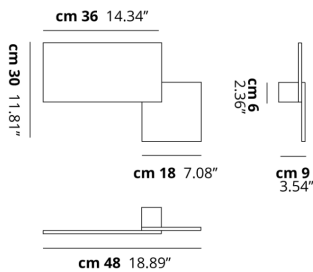

PUZZLE

Square & Rectangle

FEATURES

- Frame:** Metal
- Diffusor:** None
- Dimmable:** Yes
- Dimmer:** Not Included
- Bulb:** Included

BULB

LED 2700K 2 x 17W | 3400 lm

or

LED 3000K 2 x 17W | 3600 lm

SPECIFICATION SHEET

CERTIFICATION

PHOTOMETRIC CURVE

FRAME	DIFFUSOR	LED COLOUR	CODE
● Matte Black 9005	None	2700K	146034
○ Matte White 9016	None	2700K	146006
● Matte Black 9005	None	3000K	146035
○ Matte White 9016	None	3000K	146002