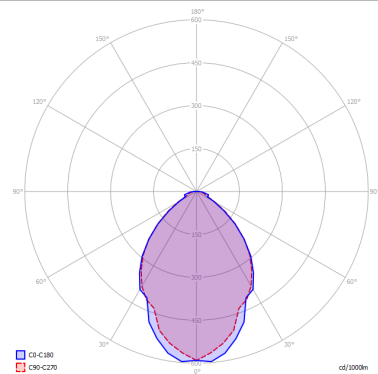

FROZEN

Large

FEATURES

- Frame:** Metal
- Diffusor:** None
- Dimmable:** Yes
- Dimmer:** Not Included
- Bulb:** Included

BULB

LED 2700K 4 x 17W | 6800 lm

or

LED 3000K 4 x 17W | 7200 lm

SPECIFICATION SHEET

CERTIFICATION

PHOTOMETRIC CURVE

FRAME	DIFFUSOR	LED COLOUR	CODE
Copperty Bronze	None	2700K	149016
Matte White 9016	None	2700K	149015
Copperty Bronze	None	3000K	149005
Matte White 9016	None	3000K	149001