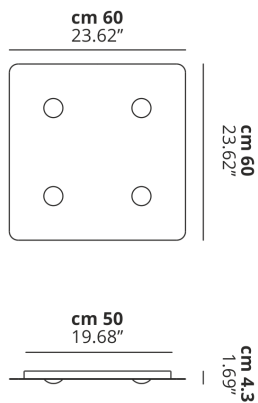

FROZEN

Large

FEATURES

- Frame:** Metal
- Diffusor:** None
- Dimmable:** Yes
- Dimmer:** Not Included
- Bulb:** Included

BULB

LED 2700K 4 x 17W | 6800 lm

or

LED 3000K 4 x 17W | 7200 lm

SPECIFICATION SHEET

CERTIFICATION

PHOTOMETRIC CURVE

FRAME	DIFFUSOR	LED COLOUR	CODE
Copperty Bronze	None	2700K	149016
Matte White 9016	None	2700K	149015
Copperty Bronze	None	3000K	149005
Matte White 9016	None	3000K	149001