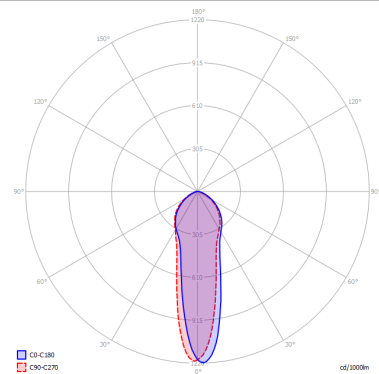

SPECIFICATION SHEET

CERTIFICATION

PHOTOMETRIC CURVE