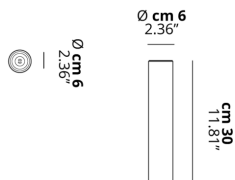

A-TUBE

Small

FEATURES

- **Frame:** Metal
- **Diffusor:** None
- **Dimmable:** Yes
- **Dimmer:** Not Included
- **Bulb:** Not Included

BULB

- **GU10 Par16** 1 x max 40W eco
- or _____
- **GU10 Par16 LED** 1 x max available

SPECIFICATION SHEET

CERTIFICATION

PHOTOMETRIC CURVE

FRAME	DIFFUSOR	LED COLOUR	CODE
Coppery Bronze	None	Optionally	096024
Matte Black 9005	None	Optionally	096031
Matte White 9010	None	Optionally	096007