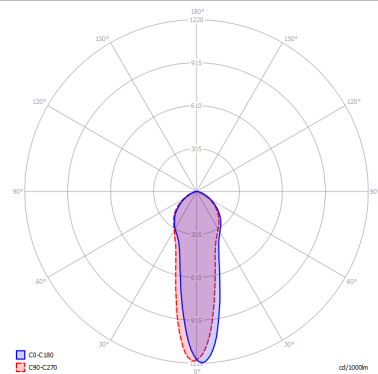

A-TUBE

Small

FEATURES

- Frame:** Metal
- Diffusor:** None
- Dimmable:** Yes
- Dimmer:** Not Included
- Bulb:** Not Included

BULB

-  **GU10 Par16** 1 x max 40W eco
- or _____
-  **GU10 Par16 LED** 1 x max available

SPECIFICATION SHEET

CERTIFICATION

PHOTOMETRIC CURVE

FRAME	DIFFUSOR	LED COLOUR	CODE
 Coppery Bronze	None	Optionally	096063
 Matte Black 9005	None	Optionally	096060
 Matte White 9010	None	Optionally	096057