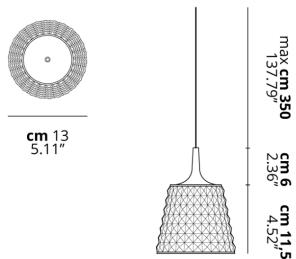

VALENTINA

Pendant

FEATURES

- **Frame:** Metal
- **Diffusor:** PMMA
- **Dimmable:** Yes
- **Dimmer:** Not Included
- **Bulb:** Included

BULB

LED 2700K 1 x 6.5W | 600 lm

or

LED 3000K 1 x 6.5W | 650 lm

SPECIFICATION SHEET

CERTIFICATION

PHOTOMETRIC CURVE

FRAME

DIFFUSOR

LED COLOUR

3000K

CODE

166302