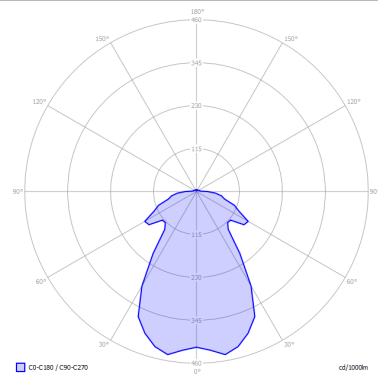

## BULB

**LED 2700K** 1 x 6.5W | 600 lm

or

**LED 3000K** 1 x 6.5W | 650 lm

## PHOTOMETRIC CURVE