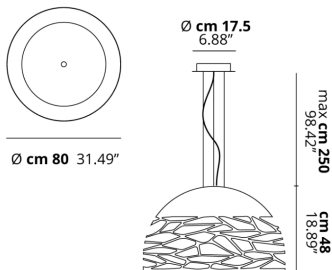

KELLY

Large Dome 80

FEATURES

- Frame:** Metal
- Diffusor:** Glass
- Dimmable:** Yes
- Dimmer:** Not Included
- Bulb:** Not Included

BULB

-  **E27 Classic A60** 4 x max 46W eco
- or _____
-  **E27 CFL [compact]** 4 x max 23W
- or _____
-  **E27 LED** 4 x max available

SPECIFICATION SHEET

CERTIFICATION

PHOTOMETRIC CURVE

FRAME	DIFFUSOR	LED COLOUR	CODE
 Coppery Bronze	 Glossy White	Optionally	141010
 Matte Black 9005	 Glossy White	Optionally	141017
 Matte Champagne	 Glossy White	Optionally	141021
 Matte White 9010	 Glossy White	Optionally	141001