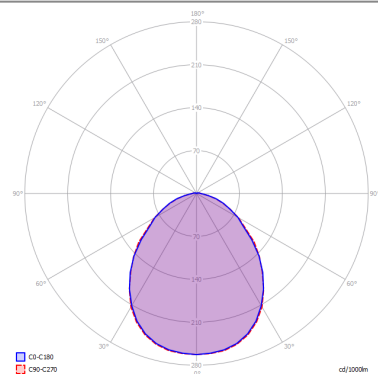

KELLY

Large Dome 80

FEATURES

- Frame:** Metal
- Diffusor:** Glass
- Dimmable:** Yes
- Dimmer:** Not Included
- Bulb:** Not Included

BULB

-  **E27 Classic A60** 4 x max 46W eco
- or _____
-  **E27 CFL [compact]** 4 x max 23W
- or _____
-  **E27 LED** 4 x max available

SPECIFICATION SHEET

CERTIFICATION

PHOTOMETRIC CURVE

FRAME	DIFFUSOR	LED COLOUR	CODE
 Coppery Bronze	 Glossy White	Optionally	141010
 Matte Black 9005	 Glossy White	Optionally	141017
 Matte Champagne	 Glossy White	Optionally	141021
 Matte White 9010	 Glossy White	Optionally	141001