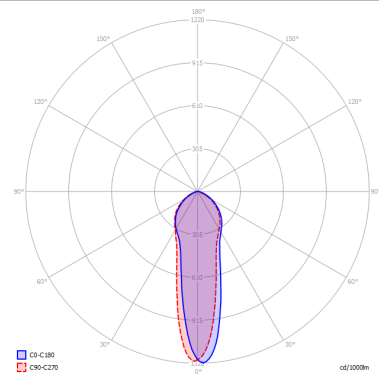

CERTIFICATION

PHOTOMETRIC CURVE