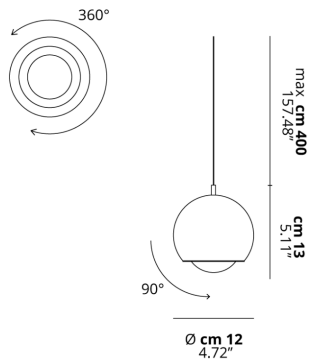

SPIDER

FEATURES

- Frame:** Metal
- Diffusor:** Metal
- Dimmable:** Yes
- Dimmer:** Not Included
- Bulb:** Included

BULB

LED DOB 2700K 1 x 10W | 850 lm

or

LED DOB 3000K 1 x 10W | 900W

SPECIFICATION SHEET

CERTIFICATION

PHOTOMETRIC CURVE

FRAME	DIFFUSOR	LED COLOUR	CODE
Chrome	Chrome	2700K	160008
Chrome	Gold	2700K	160009
Chrome	Matte Black 9005	2700K	160007
Chrome	Matte Champagne	2700K	160016
Chrome	Matte White 9010	2700K	160006
Chrome	Rose Gold	2700K	160010
Chrome	Chrome	3000K	160013
Chrome	Gold	3000K	160014