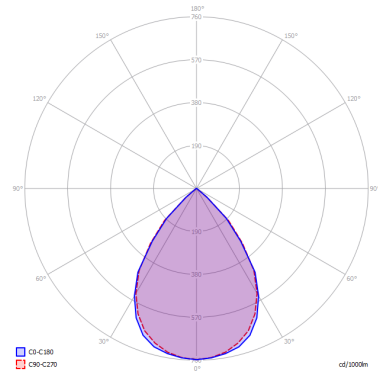

SPIDER

FEATURES

- Frame:** Metal
- Diffusor:** Metal
- Dimmable:** Yes
- Dimmer:** Not Included
- Bulb:** Included

BULB

LED DOB 2700K 1 x 10W | 850 lm

or

LED DOB 3000K 1 x 10W | 900W

SPECIFICATION SHEET

CERTIFICATION

PHOTOMETRIC CURVE

FRAME	DIFFUSOR	LED COLOUR	CODE
Chrome	Chrome	2700K	160008
Chrome	Gold	2700K	160009
Chrome	Matte Black 9005	2700K	160007
Chrome	Matte Champagne	2700K	160016
Chrome	Matte White 9010	2700K	160006
Chrome	Rose Gold	2700K	160010
Chrome	Chrome	3000K	160013
Chrome	Gold	3000K	160014