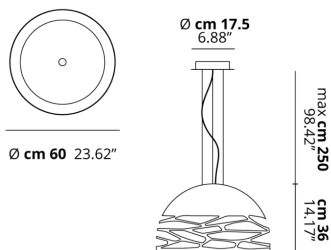

KELLY

Medium Dome 60

FEATURES

- Frame:** Metal
- Diffusor:** Glass
- Dimmable:** Yes
- Dimmer:** Not Included
- Bulb:** Not Included

BULB

-  **E27 Classic A60** 3 x max 46W eco
- or _____
-  **E27 CFL [compact]** 3 x max 23W
- or _____
-  **E27 LED** 3 x max available

SPECIFICATION SHEET

CERTIFICATION

PHOTOMETRIC CURVE

FRAME	DIFFUSOR	LED COLOUR	CODE
 Coppery Bronze	 Glossy White	Optionally	141014
 Matte Black 9005	 Glossy White	Optionally	141018
 Matte Champagne	 Glossy White	Optionally	141020
 Matte White 9010	 Glossy White	Optionally	141013