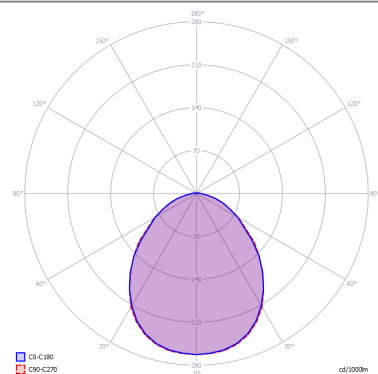

KELLY

Medium Dome 60

FEATURES

- Frame:** Metal
- Diffusor:** Glass
- Dimmable:** Yes
- Dimmer:** Not Included
- Bulb:** Not Included

BULB

-  **E27 Classic A60** 3 x max 46W eco
- or _____
-  **E27 CFL [compact]** 3 x max 23W
- or _____
-  **E27 LED** 3 x max available

SPECIFICATION SHEET

CERTIFICATION

PHOTOMETRIC CURVE

FRAME	DIFFUSOR	LED COLOUR	CODE
 Coppery Bronze	 Glossy White	Optionally	141014
 Matte Black 9005	 Glossy White	Optionally	141018
 Matte Champagne	 Glossy White	Optionally	141020
 Matte White 9010	 Glossy White	Optionally	141013