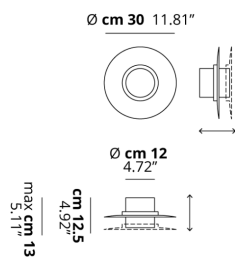

THOR

Small

FEATURES

- Frame:** Metal
- Diffusor:** Polycarbonate
- Dimmable:** Yes
- Dimmer:** Not Included
- Bulb:** Included

BULB

LED 3000K 1 x 17W | 1800 lm

CERTIFICATION

SPECIFICATION SHEET

PHOTOMETRIC CURVE

None

FRAME	DIFFUSOR	LED COLOUR	CODE
<input type="radio"/> Matte White 9010	<input type="radio"/> Glossy White	3000K	152002