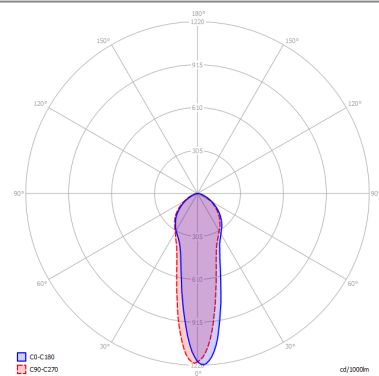

A-TUBE

Medium

FEATURES

- Frame:** Metal
- Diffusor:** None
- Dimmable:** Yes
- Dimmer:** Not Included
- Bulb:** Not Included

BULB

-  **GU10 Par16** 1 x max 40W eco
- or _____
-  **GU10 Par16 LED** 1 x max available

SPECIFICATION SHEET

CERTIFICATION

PHOTOMETRIC CURVE

FRAME	DIFFUSOR	LED COLOUR	CODE
 Coppery Bronze	None	Optionally	096064
 Matte Black 9005	None	Optionally	096061
 Matte White 9010	None	Optionally	096058