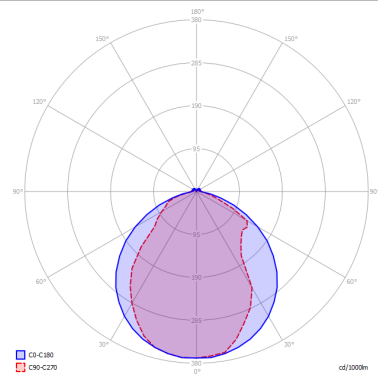

PUZZLE ROUND

Double Round

FEATURES

- Frame:** Metal
- Diffusor:** None
- Dimmable:** Yes
- Dimmer:** Not Included
- Bulb:** Included

BULB

LED 2700K 2 x 17W | 3400 lm

or

LED 3000K 2 x 17W | 3600 lm

SPECIFICATION SHEET

CERTIFICATION

PHOTOMETRIC CURVE

FRAME	DIFFUSOR	LED COLOUR	CODE
Copperty Bronze	None	2700K	159008
Matte Black 9005	None	2700K	159011
Matte White 9016	None	2700K	159003
Copperty Bronze	None	3000K	159006
Matte Black 9005	None	3000K	159012
Matte White 9016	None	3000K	159004