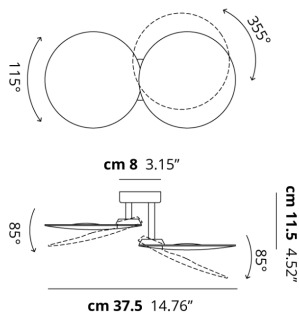

PUZZLE ROUND

Double Round

FEATURES

- Frame:** Metal
- Diffusor:** None
- Dimmable:** Yes
- Dimmer:** Not Included
- Bulb:** Included

BULB

LED 2700K 2 x 17W | 3400 lm

or

LED 3000K 2 x 17W | 3600 lm

SPECIFICATION SHEET

CERTIFICATION

PHOTOMETRIC CURVE

FRAME	DIFFUSOR	LED COLOUR	CODE
Copperty Bronze	None	2700K	159008
Matte Black 9005	None	2700K	159011
Matte White 9016	None	2700K	159003
Copperty Bronze	None	3000K	159006
Matte Black 9005	None	3000K	159012
Matte White 9016	None	3000K	159004