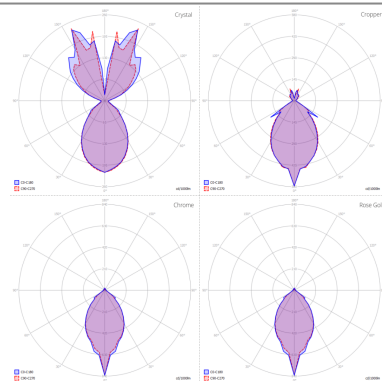

SKY-FALL

Large

FEATURES

- Frame:** Metal
- Diffusor:** Blown Glass
- Dimmable:** Yes
- Dimmer:** Not Included
- Bulb:** Included

BULB

LED COB 2700K 2 x 10W | 1815 lm

CERTIFICATION

SPECIFICATION SHEET

PHOTOMETRIC CURVE

| FRAME | DIFFUSOR | LED COLOUR | CODE |
|--------|---------------|------------|--------|
| Chrome | Chrome | 2700K | 148006 |
| Chrome | Crystal | 2700K | 148003 |
| Chrome | Glossy Copper | 2700K | 148004 |
| Chrome | Glossy Smoke | 2700K | 148010 |
| Chrome | Rose Gold | 2700K | 148007 |