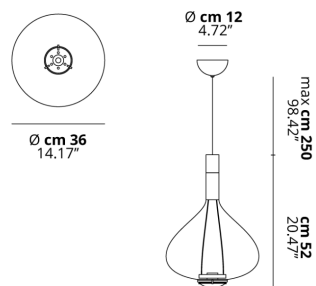

SKY-FALL

Large

FEATURES

- Frame:** Metal
- Diffusor:** Blown Glass
- Dimmable:** Yes
- Dimmer:** Not Included
- Bulb:** Included

BULB

LED COB 2700K 2 x 10W | 1815 lm

CERTIFICATION

SPECIFICATION SHEET

PHOTOMETRIC CURVE

| FRAME | DIFFUSOR | LED COLOUR | CODE |
|--------|---------------|------------|--------|
| Chrome | Chrome | 2700K | 148006 |
| Chrome | Crystal | 2700K | 148003 |
| Chrome | Glossy Copper | 2700K | 148004 |
| Chrome | Glossy Smoke | 2700K | 148010 |
| Chrome | Rose Gold | 2700K | 148007 |