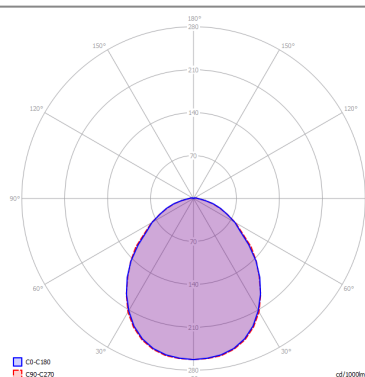

KELLY

Small Dome 50

FEATURES

- Frame:** Metal
- Diffusor:** Glass
- Dimmable:** Yes
- Dimmer:** Not Included
- Bulb:** Not Included

BULB

-  **E27 Classic A60** 3 x max 46W eco
- or _____
-  **E27 CFL [compact]** 3 x max 23W
- or _____
-  **E27 LED** 3 x max available

SPECIFICATION SHEET

CERTIFICATION

PHOTOMETRIC CURVE

FRAME	DIFFUSOR	LED COLOUR	CODE
 Copperty Bronze	 Glossy White	Optionally	141009
 Matte Black 9005	 Glossy White	Optionally	141016
 Matte Champagne	 Glossy White	Optionally	141019
 Matte White 9010	 Glossy White	Optionally	141002