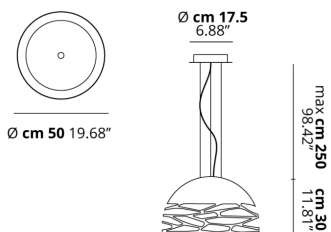

KELLY

Small Dome 50

FEATURES

- Frame:** Metal
- Diffusor:** Glass
- Dimmable:** Yes
- Dimmer:** Not Included
- Bulb:** Not Included

BULB

-  **E27 Classic A60** 3 x max 46W eco
- or _____
-  **E27 CFL [compact]** 3 x max 23W
- or _____
-  **E27 LED** 3 x max available

SPECIFICATION SHEET

CERTIFICATION

PHOTOMETRIC CURVE

FRAME	DIFFUSOR	LED COLOUR	CODE
 Copperty Bronze	 Glossy White	Optionally	141009
 Matte Black 9005	 Glossy White	Optionally	141016
 Matte Champagne	 Glossy White	Optionally	141019
 Matte White 9010	 Glossy White	Optionally	141002