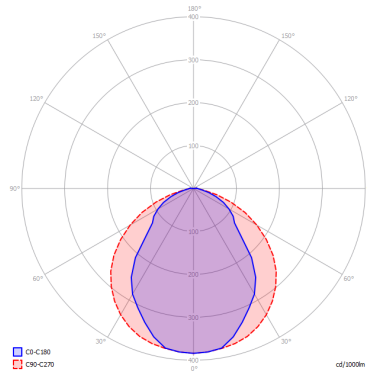

PUZZLE

Double Rectangle

FEATURES

- Frame:** Metal
- Diffusor:** None
- Dimmable:** Yes
- Dimmer:** Not Included
- Bulb:** Included

BULB

LED 2700K 2 x 17W | 3400 lm

or

LED 3000K 2 x 17W | 3600 lm

SPECIFICATION SHEET

CERTIFICATION

PHOTOMETRIC CURVE

FRAME	DIFFUSOR	LED COLOUR	CODE
● Matte Black 9005	None	2700K	146036
○ Matte White 9016	None	2700K	146005
● Matte Black 9005	None	3000K	146037
○ Matte White 9016	None	3000K	146001