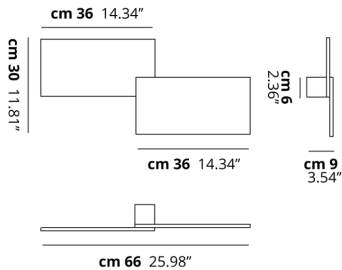

PUZZLE

Double Rectangle

FEATURES

- Frame:** Metal
- Diffusor:** None
- Dimmable:** Yes
- Dimmer:** Not Included
- Bulb:** Included

BULB

LED 2700K 2 x 17W | 3400 lm

or

LED 3000K 2 x 17W | 3600 lm

SPECIFICATION SHEET

CERTIFICATION

PHOTOMETRIC CURVE

FRAME	DIFFUSOR	LED COLOUR	CODE
● Matte Black 9005	None	2700K	146036
○ Matte White 9016	None	2700K	146005
● Matte Black 9005	None	3000K	146037
○ Matte White 9016	None	3000K	146001