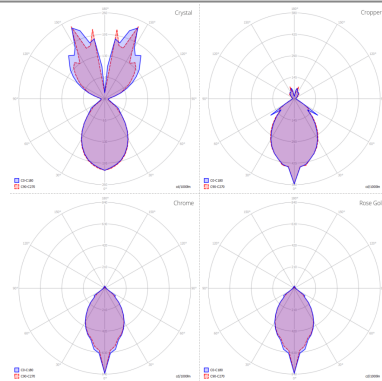

SKY-FALL

Medium

FEATURES

- Frame:** Metal
- Diffusor:** Blown Glass
- Dimmable:** Yes
- Dimmer:** Not Included
- Bulb:** Included

BULB

LED COB 2700K 2 x 10W | 1815 lm

CERTIFICATION

SPECIFICATION SHEET

PHOTOMETRIC CURVE

FRAME	DIFFUSOR	LED COLOUR	CODE
Chrome	Chrome	2700K	148005
Chrome	Crystal	2700K	148001
Chrome	Glossy Copper	2700K	148002
Chrome	Glossy Smoke	2700K	148009
Chrome	Rose Gold	2700K	148008