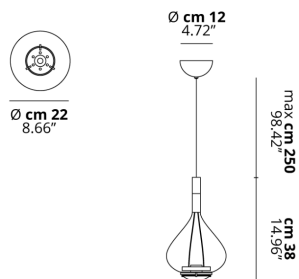

SKY-FALL

Medium

FEATURES

- Frame:** Metal
- Diffusor:** Blown Glass
- Dimmable:** Yes
- Dimmer:** Not Included
- Bulb:** Included

BULB

LED COB 2700K 2 x 10W | 1815 lm

CERTIFICATION

SPECIFICATION SHEET

PHOTOMETRIC CURVE

FRAME	DIFFUSOR	LED COLOUR	CODE
Chrome	Chrome	2700K	148005
Chrome	Crystal	2700K	148001
Chrome	Glossy Copper	2700K	148002
Chrome	Glossy Smoke	2700K	148009
Chrome	Rose Gold	2700K	148008