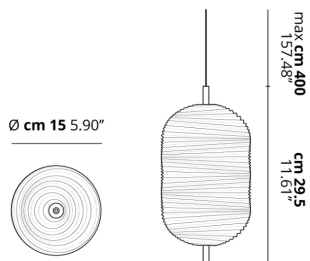

JEFFERSON

Medium

FEATURES

- Frame:** Metal
- Diffusor:** Glass
- Dimmable:** Yes
- Dimmer:** Not Included
- Bulb:** Included

BULB

LED 2700K 1 x 3W | 450 lm

CERTIFICATION

SPECIFICATION SHEET

PHOTOMETRIC CURVE

FRAME	DIFFUSOR	LED COLOUR	CODE
 Black Chrome	 Bohemian Crystal	2700K	168003