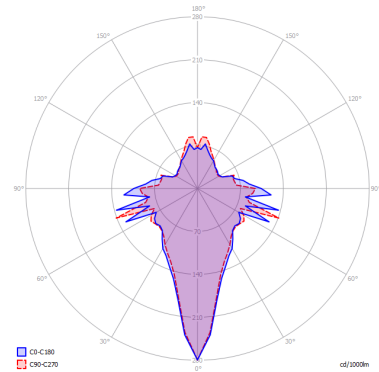

JEFFERSON

Medium

FEATURES

- Frame:** Metal
- Diffusor:** Glass
- Dimmable:** Yes
- Dimmer:** Not Included
- Bulb:** Included

BULB

LED 2700K 1 x 3W | 450 lm

CERTIFICATION

SPECIFICATION SHEET

PHOTOMETRIC CURVE

FRAME	DIFFUSOR	LED COLOUR	CODE
 Black Chrome	 Bohemian Crystal	2700K	168003