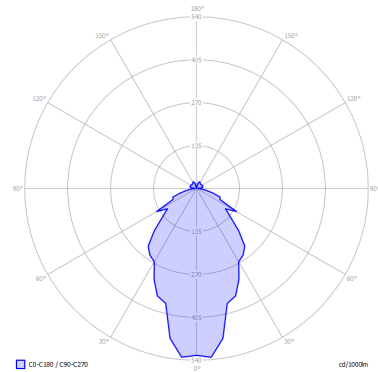

A-TUBE NANO

Medium

FEATURES

- Frame:** Metal
- Diffusor:** Polycarbonate
- Dimmable:** Yes
- Dimmer:** Not Included
- Bulb:** Included

BULB

LED 2700K 1 x 3W | 400 lm

CERTIFICATION

SPECIFICATION SHEET

PHOTOMETRIC CURVE

FRAME	DIFFUSOR	LED COLOUR	CODE
Chrome	Clear	2700K	158023
Gold	Clear	2700K	158025
Matte Black 9005	Clear	2700K	158022
Matte Champagne	Clear	2700K	158052
Matte White 9010	Clear	2700K	158021
Rose Gold	Clear	2700K	158024