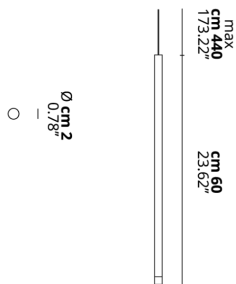

A-TUBE NANO

Medium

FEATURES

- Frame:** Metal
- Diffusor:** Polycarbonate
- Dimmable:** Yes
- Dimmer:** Not Included
- Bulb:** Included

BULB

LED 2700K 1 x 3W | 400 lm

CERTIFICATION

SPECIFICATION SHEET

PHOTOMETRIC CURVE

FRAME	DIFFUSOR	LED COLOUR	CODE
Chrome	Clear	2700K	158023
Gold	Clear	2700K	158025
Matte Black 9005	Clear	2700K	158022
Matte Champagne	Clear	2700K	158052
Matte White 9010	Clear	2700K	158021
Rose Gold	Clear	2700K	158024