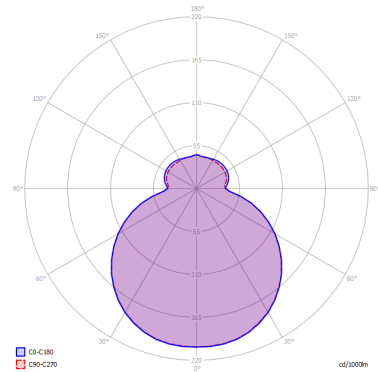

PHOTOMETRIC CURVE

FRAME	DIFFUSOR	LED COLOUR	CODE
Matte White 9016	Matte White	3000K	150001