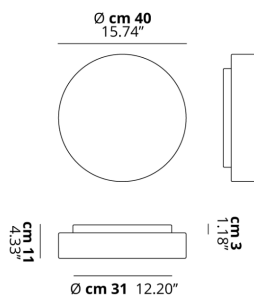

## PHOTOMETRIC CURVE

FRAME	DIFFUSOR	LED COLOUR	CODE
Matte White 9016	Matte White	3000K	150001