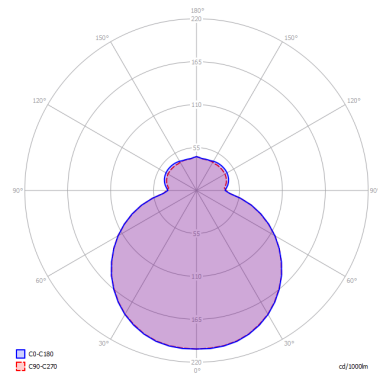

PHOTOMETRIC CURVE

FRAME	DIFFUSOR	LED COLOUR	CODE
Matte White 9016	Matte White	3000K	150002