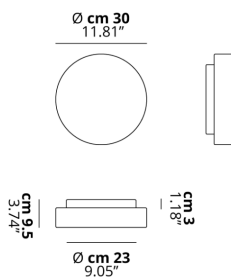

## PHOTOMETRIC CURVE

FRAME	DIFFUSOR	LED COLOUR	CODE
 Matte White 9016	 Matte White	3000K	150002