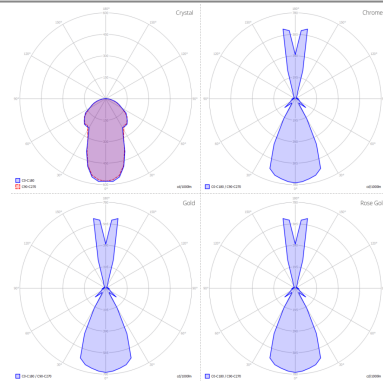

NOSTALGIA

Large

FEATURES

- Frame:** Metal
- Diffusor:** Blown Glass
- Dimmable:** Yes
- Dimmer:** Not Included
- Bulb:** Included

BULB

LED 2700K 1 x 9W | 900 lm

CERTIFICATION

SPECIFICATION SHEET

PHOTOMETRIC CURVE

FRAME	DIFFUSOR	LED COLOUR	CODE
Chrome	Chrome	2700K	154010
Chrome	Crystal	2700K	154009
Chrome	Glossy Copper	2700K	154054
Chrome	Glossy Smoke	2700K	154055
Chrome	Gold	2700K	154011
Chrome	Rose Gold	2700K	154012