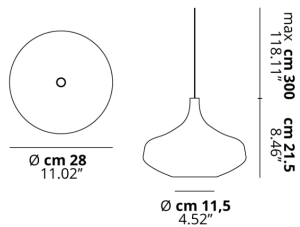

NOSTALGIA

Large

FEATURES

- Frame:** Metal
- Diffusor:** Blown Glass
- Dimmable:** Yes
- Dimmer:** Not Included
- Bulb:** Included

BULB

LED 2700K 1 x 9W | 900 lm

CERTIFICATION

SPECIFICATION SHEET

PHOTOMETRIC CURVE

FRAME	DIFFUSOR	LED COLOUR	CODE
Chrome	Chrome	2700K	154010
Chrome	Crystal	2700K	154009
Chrome	Glossy Copper	2700K	154054
Chrome	Glossy Smoke	2700K	154055
Chrome	Gold	2700K	154011
Chrome	Rose Gold	2700K	154012