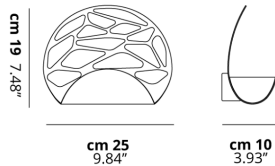

FRAME	DIFFUSOR	LED COLOUR	CODE
Coppery Bronze	None	2700K	141012
Matte White 9010	None	2700K	141011