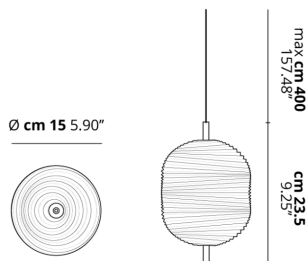

JEFFERSON

Small

FEATURES

- Frame:** Metal
- Diffusor:** Glass
- Dimmable:** Yes
- Dimmer:** Not Included
- Bulb:** Included

BULB

LED 2700K 1 x 3W | 450 lm

CERTIFICATION

SPECIFICATION SHEET

PHOTOMETRIC CURVE

FRAME

Black Chrome

DIFFUSOR

Bohemian Crystal

LED COLOUR

2700K

CODE