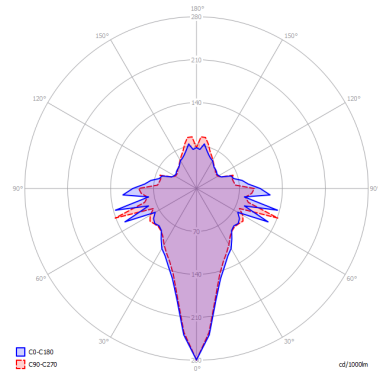

JEFFERSON

Small

FEATURES

- Frame:** Metal
- Diffusor:** Glass
- Dimmable:** Yes
- Dimmer:** Not Included
- Bulb:** Included

BULB

LED 2700K 1 x 3W | 450 lm

CERTIFICATION

SPECIFICATION SHEET

PHOTOMETRIC CURVE

FRAME

Black Chrome

DIFFUSOR

Bohemian Crystal

LED COLOUR

2700K

CODE