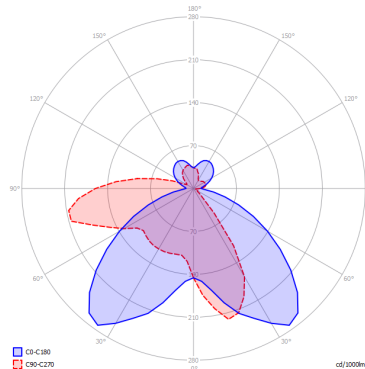

BEETLE

Medium 60 Cube

FEATURES

- Frame:** Metal
- Diffusor:** Polycarbonate
- Dimmable:** Yes
- Dimmer:** Not Included
- Bulb:** Included

BULB

LED 3000K 1 x 17W | 1800 lm

CERTIFICATION

SPECIFICATION SHEET

PHOTOMETRIC CURVE

| FRAME | DIFFUSOR | LED COLOUR | CODE |
|------------------|-------------------------|------------|--------|
| Matte White 9010 | White + Clear Ribbed | 3000K | 145004 |