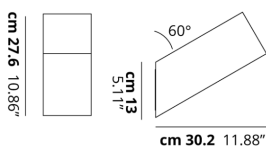

BEETLE

Medium 60 Cube

FEATURES

- Frame:** Metal
- Diffusor:** Polycarbonate
- Dimmable:** Yes
- Dimmer:** Not Included
- Bulb:** Included

BULB

LED 3000K 1 x 17W | 1800 lm

CERTIFICATION

SPECIFICATION SHEET

PHOTOMETRIC CURVE

| FRAME | DIFFUSOR | LED COLOUR | CODE |
|------------------|-------------------------|------------|--------|
| Matte White 9010 | White + Clear Ribbed | 3000K | 145004 |