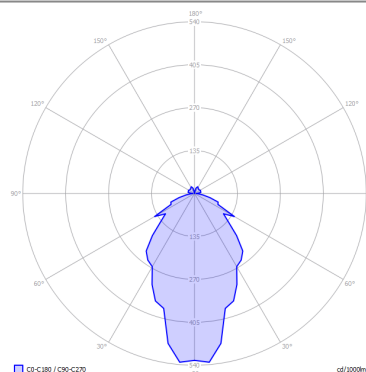

PHOTOMETRIC CURVE

FRAME	DIFFUSOR	LED COLOUR	CODE
Chrome	Clear	2700K	158028
Gold	Clear	2700K	158030
Matte Black 9005	Clear	2700K	158027
Matte Champagne	Clear	2700K	158053
Matte White 9010	Clear	2700K	158026
Rose Gold	Clear	2700K	158029