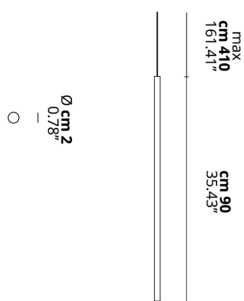

## PHOTOMETRIC CURVE

FRAME	DIFFUSOR	LED COLOUR	CODE
Chrome	Clear	2700K	158028
Gold	Clear	2700K	158030
Matte Black 9005	Clear	2700K	158027
Matte Champagne	Clear	2700K	158053
Matte White 9010	Clear	2700K	158026
Rose Gold	Clear	2700K	158029