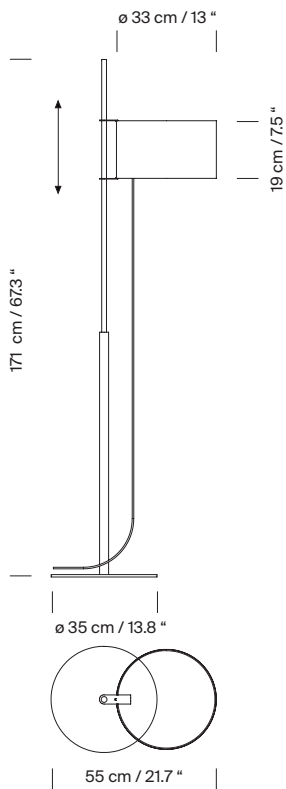

### General description:

Satin nickel structure.

Height-adjustable white linen lampshade.

The lampshade is delivered with cable, bulb socket and fastening system to the structure.

The light is switched on /off by pulling lightly on the cable.

Electric cable length: 4 m / 157.5"

### Light source:

Recommended light sources:

LED bulb: 10 W

Other light sources: Max. 100 W

E27 - E26 (Max. hgt. 125 mm / 4.9")

Light source not included.

Compatible with bulbs of the Energy efficiency class (E.E.C): A++ ... E.

### Model: sizes in cm