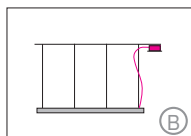

4-point suspension with external power supply unit in separate canopy