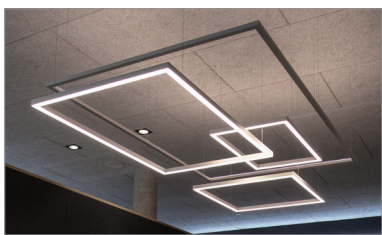

GIOCO DIRECT

Housing: Aluminium profile, integrated acrylic cover. Optional acoustic absorber.
Design: SATTLER, THEOPHIL EICHLER

Mounting Version

Dimensions of canopy

Typ Size mm / inch
cover plate / body

For use with
Mounting Version
B, E, F, H

Item No.	LED	Dimming	LED	Finishes	Power Supply cable	Mounting Version
X X X.	X X.	X X.	X X.	X X.	X X X	.

A, B, G, H, R = Distance of external power supply unit to light fixture max. 10m / 394".

E, F = Minimum suspension height, half of the longest side

Including steel cable suspension 3000mm/118".

X X X.	X X.	X X.	X X.	X X.	X X X	X

Complete order number

Dimensions of external power supply units

Typ	Size mm / inch	For use with Mounting Version
DE 1F	360 x 150 x 85 mm 14.2 x 5.9 x 3.3"	A, G, R

Input voltage for all external power supply units and canopy is **90-277 VAC 47-63 Hz**

Dimensions of canopy

Typ	Size mm / inch	For use with Mounting Version
DB 230	Ø 230 x 210 x 60 mm / 9.5 x 8.3 x 2.3" size 685 x 685 mm	B, E, F, H
DB 290	Ø 290 / 260 / 60 mm / 11.4 x 10.2 x 2.3"	

Optional

CASAMBI wall-switch

207. 00. 00. 00. 11 (white)

207. 00. 00. 00. 10 (black)

Casambi wall-switch is a wireless user interface that can be configured via the Casambi app. The four target buttons can control a scene or an animation of the user's choice or simply one luminaire, one luminaire group or all lights together if so desired. Up to 4 groups may be separately programmed. It comes with a wall mounting plate. The switch can be attached to the plate as it is equipped with magnets.

Ceiling fixation for mounting version A, G (if requested)

200. 00. 00. 00. 11 (white)

Ceiling opening for power supply cable. Consisting of a cavity ceiling box with 80mm round metal cover. Powder coated in white, fine textured. Applicable to mounting version A, G.

ACOUSTIC-SET

Acoustic Absorber mit hochwirksamer Schallabsorption $\alpha = 0,9$, hell- oder dunkelgrau, inkl. Befestigungsklammern, lässt sich auch nachträglich an vorhandener Leuchte ergänzen.

1085 x 685 mm

1730 x 1085 mm

685 x 685 mm

1085 x 1085 mm

301. 00. 00. 00. 90 (light grey) 91 (dark grey)

302. 00. 00. 00. 90 (light grey) 91 (dark grey)

303. 00. 00. 00. 90 (light grey) 91 (dark grey)

304. 00. 00. 00. 90 (light grey) 91 (dark grey)