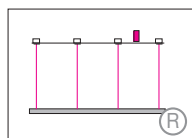

Suspension with current-carrying steel cables and cavity wall box. B.