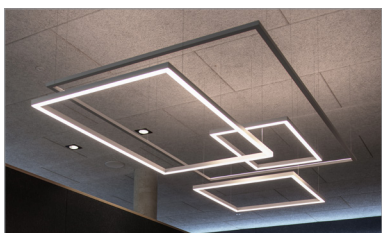

SATTLER

GIOCO DIRECT

Housing: Aluminium profile, integrated acrylic cover. Optional acoustic absorber.
Design: SATTLER, THEOPHIL EICHLER

Size: L x W x H mm	inches	LED Watt	Lumen¹⁾	weight kg²⁾ / lbs²⁾	Item No.	LED	Dimming	LED	Finishes	Power Supply cable	Mounting Version
Sizes											
1085 x 685 x 30	42.7 x 26.9 x 11.8"	63	3.480	2,8 / 6.17	1550.	x x x.	x x x.	x x x.	x x x.	x x x.	x
1730 x 1085 x 30	68.1 x 42.7 x 11.8"	102	5.570	4,2 / 9.25	1551.	x x x.	x x x.	x x x.	x x x.	x x x.	x
685 x 685 x 30	26.9 x 26.9 x 11.8"	47	2.720	2,2 / 4.85	1552.	x x x.	x x x.	x x x.	x x x.	x x x.	x
1085 x 1085 x 30	42.7 x 42.7 x 11.8"	78	4.270	3,4 / 7.49	1553.	x x x.	x x x.	x x x.	x x x.	x x x.	x
1730 x 1730 x 30	68.1 x 68.1 x 11.8"	125	6.870	5,2 / 11.46	1554.	x x x.	x x x.	x x x.	x x x.	x x x.	x
LED 24V CRI > 90		Warm-white Neutral-white Extra warm-white Tunable white*	3000 K 4000 K 2700 K 2700 - 6500 K	(Standard) (Optional) (Optional) (Optional)	x x x. x x x. x x x. x x x.	30. 40. 27. 80.	x x x. x x x. x x x. x x x.	x x x. x x x. x x x. x x x.	x x x. x x x. x x x. x x x.	x x x. x x x. x x x. x x x.	x x x x
Dimming		Without Dimmer DMX Dimmable 1 - 10 V Dimmable 0 - 10 V Dimmable DALI Dimmable CASAMBI Bluetooth 4.0 remote control through app. ENOCEAN wireless push button	(Standard) (Optional) (Optional) (Optional) (Optional) (Optional)	x x x. x x x. x x x. x x x. x x x. x x x. x x x.	x x x. x x x. x x x. x x x. x x x. x x x.	01. 31. 41. 51. 61. 81. 91.	00. 00. 00. 00. 00. 00. 00.	x x x. x x x. x x x. x x x. x x x. x x x. x x x.	x x x. x x x. x x x. x x x. x x x. x x x. x x x.	x x x. x x x. x x x. x x x. x x x. x x x. x x x.	x x x x x x x
Finishes		66 bronze anodised brushed 62 black anodised brushed 65 champ. gold anodised brushed 60 silver anodised brushed	(Standard) (Optional)	x x x. x x x. x x x. x x x.	x x x. x x x. x x x. x x x.	x x x. x x x. x x x. x x x.	x x x. x x x. x x x. x x x.	x x x. x x x. x x x. x x x.	x x x. x x x. x x x. x x x.	x x x. x x x. x x x. x x x.	x x x x
Power Supply Cable (Standard)		000 without Mounting Version F/R Z 78 Silver	(Optional)	x x x. x x x.	x x x. x x x.	x x x. x x x.	x x x. x x x.	x x x. x x x.	x x x. x x x.	x x x. x x x.	x x

Technical data is subject to change. Errors and omissions excepted 1) Net lumen output: Losses due to diffusers and reflectors are considered. Lumen values refer to an ambient temperature of max. 35° C / 95° F. 2) Weight of lights without remote technical unit or canopy.