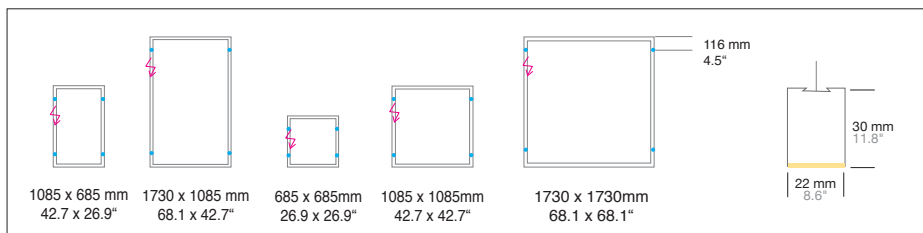

SATTLER

GIOCO DIRECT

Housing: Aluminium profile, integrated acrylic cover. Optional acoustic absorber.
Design: SATTLER, THEOPHIL EICHLER

Size: L x W x H mm	inches	LED Watt	Lumen¹⁾	weight kg²⁾ / lbs²⁾	Item No.	LED	Dimming	LED	Finishes	Power Supply cable	Mounting Version
Sizes											
1085 x 685 x 30	42.7 x 26.9 x 11.8"	63	3.480	2,8 / 6.17	1550.	x x x.	x x x.	x x x.	x x x.	x x x.	x
1730 x 1085 x 30	68.1 x 42.7 x 11.8"	102	5.570	4,2 / 9.25	1551.	x x x.	x x x.	x x x.	x x x.	x x x.	x
685 x 685 x 30	26.9 x 26.9 x 11.8"	47	2.720	2,2 / 4.85	1552.	x x x.	x x x.	x x x.	x x x.	x x x.	x
1085 x 1085 x 30	42.7 x 42.7 x 11.8"	78	4.270	3,4 / 7.49	1553.	x x x.	x x x.	x x x.	x x x.	x x x.	x
1730 x 1730 x 30	68.1 x 68.1 x 11.8"	125	6.870	5,2 / 11.46	1554.	x x x.	x x x.	x x x.	x x x.	x x x.	x
LED 24V CRI > 90		Warm-white Neutral-white Extra warm-white Tunable white*	3000 K 4000 K 2700 K 2700 - 6500 K	(Standard) (Optional) (Optional) (Optional)	x x x. x x x. x x x. x x x.	30. 40. 27. 80.	x x x. x x x. x x x. x x x.	x x x. x x x. x x x. x x x.	x x x. x x x. x x x. x x x.	x x x. x x x. x x x. x x x.	x x x x
Dimming		Without Dimmer DMX Dimmable 1 - 10 V Dimmable 0 - 10 V Dimmable DALI Dimmable CASAMBI Bluetooth 4.0 remote control through app. ENOCEAN wireless push button	(Standard) (Optional) (Optional) (Optional) (Optional) (Optional)	x x x. x x x. x x x. x x x. x x x. x x x. x x x.	x x x. x x x. x x x. x x x. x x x. x x x.	01. 31. 41. 51. 61. 81. 91.	00. 00. 00. 00. 00. 00. 00.	x x x. x x x. x x x. x x x. x x x. x x x. x x x.	x x x. x x x. x x x. x x x. x x x. x x x. x x x.	x x x. x x x. x x x. x x x. x x x. x x x. x x x.	x x x x x x x
Finishes		66 bronze anodised brushed 62 black anodised brushed 65 champ. gold anodised brushed 60 silver anodised brushed	(Standard) (Optional)	x x x. x x x. x x x. x x x.	x x x. x x x. x x x. x x x.	x x x. x x x. x x x. x x x.	x x x. x x x. x x x. x x x.	x x x. x x x. x x x. x x x.	x x x. x x x. x x x. x x x.	x x x. x x x. x x x. x x x.	x x x x
Power Supply Cable (Standard)		000 without Mounting Version F/R Z 78 Silver	(Optional)	x x x. x x x.	x x x. x x x.	x x x. x x x.	x x x. x x x.	x x x. x x x.	x x x. x x x.	x x x. x x x.	x x

Technical data is subject to change. Errors and omissions excepted 1) Net lumen output: Losses due to diffusers and reflectors are considered. Lumen values refer to an ambient temperature of max. 35° C / 95° F. 2) Weight of lights without remote technical unit or canopy.