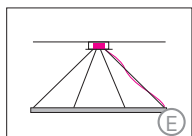

Suspension through canopy