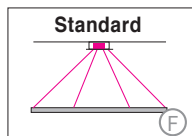

4 current-carrying steel cables.