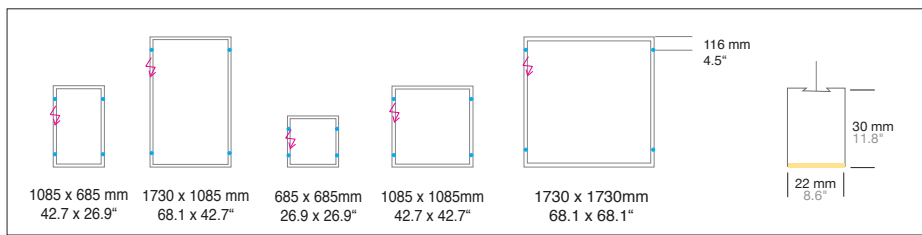

GIOCO DIRECT

Housing: Aluminium profile, integrated acrylic cover. Optional acoustic absorber.
Design: SATTLER, THEOPHIL EICHLER

Mounting Version

Dimensions of canopy

Typ Size mm / inch
cover plate / body

For use with
Mounting Version
B, E, F, H

Item No.	LED	Dimming	LED	Finishes	Power Supply cable	Mounting Version
X X X.	X X.	X X.	X X.	X X.	X X X	.

A, B, G, H, R = Distance of external power supply unit to light fixture max. 10m / 394".

E, F = Minimum suspension height, half of the longest side

Including steel cable suspension 3000mm/118".

X X X.	X X.	X X.	X X.	X X.	X X X	X

Complete order number

Dimensions of external power supply units

Typ	Size mm / inch	For use with Mounting Version
DE 1F	360 x 150 x 85 mm 14.2 x 5.9 x 3.3"	A, G, R

Input voltage for all external power supply units and canopy is **90-277 VAC 47-63 Hz**

Dimensions of canopy

Typ	Size mm / inch	For use with Mounting Version
DB 230	Ø 230 x 210 x 60 mm / 9.5 x 8.3 x 2.3" size 685 x 685 mm	B, E, F, H
DB 290	Ø 290 / 260 / 60 mm / 11.4 x 10.2 x 2.3"	

Optional

CASAMBI wall-switch

207. 00. 00. 00. 11 (white)

207. 00. 00. 00. 10 (black)

Casambi wall-switch is a wireless user interface that can be configured via the Casambi app. The four target buttons can control a scene or an animation of the user's choice or simply one luminaire, one luminaire group or all lights together if so desired. Up to 4 groups may be separately programmed. It comes with a wall mounting plate. The switch can be attached to the plate as it is equipped with magnets.

Ceiling fixation for mounting version A, G (if requested)

200. 00. 00. 00. 11 (white)

Ceiling opening for power supply cable. Consisting of a cavity ceiling box with 80mm round metal cover. Powder coated in white, fine textured. Applicable to mounting version A, G.

ACOUSTIC-SET

Acoustic Absorber mit hochwirksamer Schallabsorption $\alpha = 0,9$, hell- oder dunkelgrau, inkl. Befestigungsklammern, lässt sich auch nachträglich an vorhandener Leuchte ergänzen.

1085 x 685 mm

1730 x 1085 mm

685 x 685 mm

1085 x 1085 mm

301. 00. 00. 00. 90 (light grey) 91 (dark grey)

302. 00. 00. 00. 90 (light grey) 91 (dark grey)

303. 00. 00. 00. 90 (light grey) 91 (dark grey)

304. 00. 00. 00. 90 (light grey) 91 (dark grey)