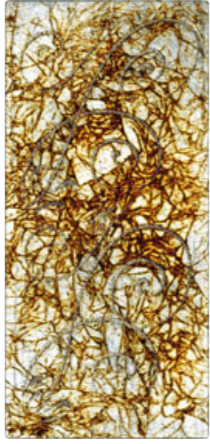

Design by Team KOLARZ

Medici gold

Aqua blue

Kiss gold

Medici silver

Aqua red

Kiss silver

Aqua champagne

Toscana gold

Libertà white

Primavera gold

Albero gold

Toscana silver

Libertà gold

Primavera silver

Albero multi

Toscana red

Libertà silver

□ SABRINA Frame: white

□ 52 cm
 □ 33 cm
 □ 20 cm
 ☑ 1 lp., E 27, 60 W

	Kiss gold	5360.70180/ki30
	Kiss silver	5360.70180/ki50
	Aqua blue	5360.70180/aq70
	Aqua red	5360.70180/aq40
	Aqua champagne	5360.70180/aq21
	Medici gold	5360.70180/me30
	Medici silver	5360.70180/me50
	Albero gold	5360.70180/al30
	Albero multi	5360.70180/al99
	Primavera gold	5360.70180/pr30
	Primavera silver	5360.70180/pr50
	Libertà white antique	5360.70180/li10
	Libertà gold antique	5360.70180/li30
	Libertà silver antique	5360.70180/li50
	Toscana white/gold antique	5360.70180/tc10
	Toscana white/silver antique	5360.70180/tc15
	Toscana red/gold antique	5360.70180/tc40