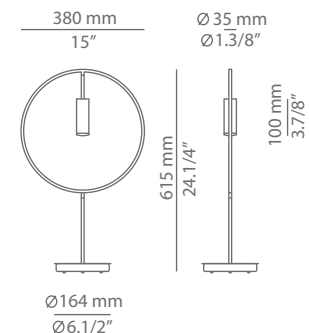

Special instructions

estiluz®

ESTILUZ, S.A.
Carretera d'Ogassa, s/n
17860 Sant Joan de les Abadesses
T+34 972 720 125
F+34 972 720 796

estiluz@estiluz.com
www.estiluz.com