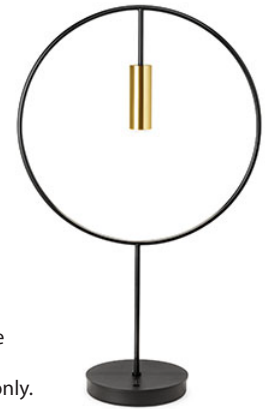

# REVOLTA M-3637

table lamp

Date	Type
Project	
Location	
Model #	Quantity
Specifier	

## Description

Table lamp with a circular body, cylindrical aluminium head and acrylic (PMMA) lens diffuser.

50° angle acrylic optic lens conversion kit is optional.

Sensor dimmer. Universal Plug.

Pictures above might not show the specified dimensions or material. They are for illustration purposes only.

## Ordering information

Product Code	Lamp	Finish body	Finish head	Accessories
M-3637-W	LED 6,1W (2700K / Ang 120° / >80 CRI / 350mA) Universal Voltage (included) Typ* 665 lumens <b>A++</b>	26 BLK Black 71 WH White CUSTOM	26 BLK Black 61 S GLD Satin Gold 71 WH White CUSTOM	50° angle acrylic optic lens conversion kit E67353001
M-3637-M	LED 6,1W (3000K / Ang 120° / >80 CRI / 350mA) Universal Voltage (included) Typ* 703 lumens <b>A++</b>	26 BLK Black 71 WH White CUSTOM	26 BLK Black 61 S GLD Satin Gold 71 WH White CUSTOM	50° angle acrylic optic lens conversion kit E67353001