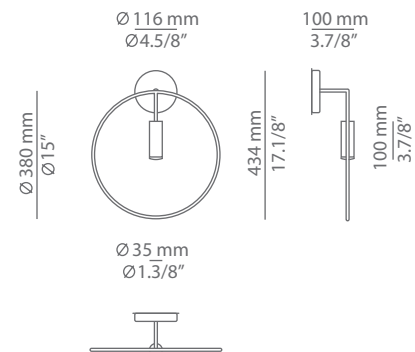

Special instructions

ESTILUZ, S.A.
Carretera d'Ogassa, s/n
17860 Sant Joan de les Abadesses
T+34 972 720 125
F+34 972 720 796

estiluz@estiluz.com
www.estiluz.com