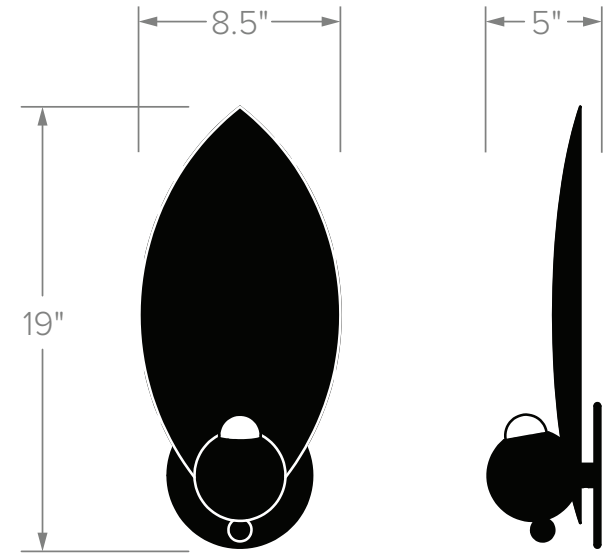

PICTURED ABOVE IN BRUSHED BRASS/ POLISHED BRASS FINISH

LAUREL 01-LIGHT SCONCE

DIMENSIONS:

19" x 8.5" x 5" DEPTH
48 CM x 22 CM x 12 CM

MATERIALS:

Brass, G16.5 LED bulb

FINISHES:

Brushed Brass
Polished Brass
Oil-Rubbed Bronze
Satin Nickel

WEIGHT:

4 lbs

ILLUMINATION:

120V/ 240V
40W Max output
Integrated dimmable
LED bulbs

INSTALLATION:

6.5" canopy
Hardwire install

LEAD TIME:

6-8 weeks
*Please contact studio
to confirm lead time