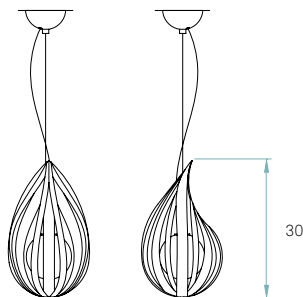

Raindrop / SMALL SUSPENSION

by Javier Herrero Studio

REF. RDROP SP 20
Raindrop Small

References

Certificates

Class I

220 - 250V

Wood shade colours

-  20 Ivory White
-  21 Natural Cherry
-  22 Natural Beech
-  24 Yellow
-  25 Orange
-  26 Red
-  28 Blue
-  29 Grey
-  30 Turquoise
-  31 Chocolate
-  32 Pink

Components

Diffuser
Frosted Glass

Metal canopy
Brushed Nickel
ø 10 cm - disc ø 14 cm

Electrical cable
Transparent
2 m drop

Steel cable
2 m drop

Box size
43 x 31 x 29 cm

Box volume
0,039 m³

Weight
Gross - 2,1 Kg
Net - 0,7 Kg

Recommended bulbs (Not Included)

G9

LED DIM
1 x 3 W max.