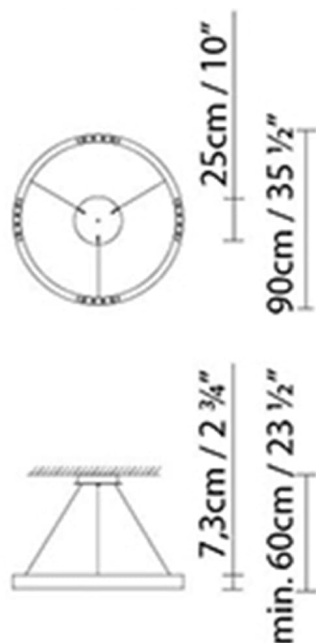

R2 S90 Flat Canopy

Light source:

LED 4 x 18W 9755lm 250mA 3000K CRI>80 DIM
230V

LED **A+**

Weight :

Net kg.: 12.5

Gross kg: 15

Packaging:

N. packages: 1

Volume m3: 0.182

Dimensions cm: 98x98x19