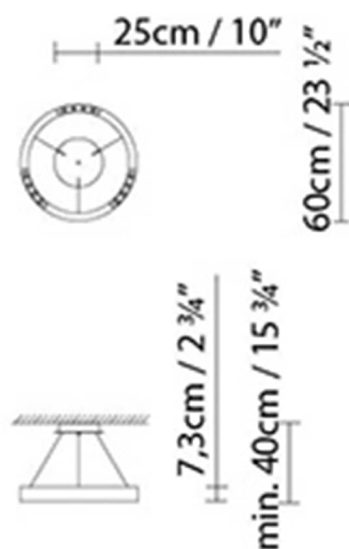

R2 S60 Flat Canopy

Light source:

LED 3 x 18W 7879lm 250mA 3000K CRI>80 DIM
230V

LED **A+**

Weight :

Net kg.: 10

Gross kg: 12.6

Packaging:

N. packages: 1

Volume m3: 0.098

Dimensions cm: 70x70x20