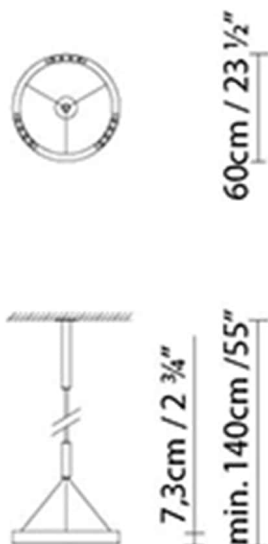

Light source:

LED 3 x 18W 7879lm 250mA 3000K CRI>80 DIM
230V

LED A+

Weight :

Net kg.: 10
Gross kg: 12.6

Packaging:

N. packages: 1
Volume m3: 0.098
Dimensions cm: 70x70x20