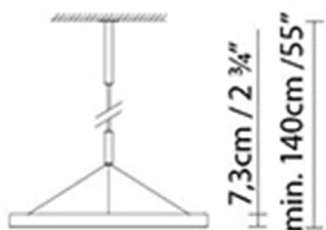

LED 3 x 18W 7879lm 250mA 3000K CRI>80 DIM
230V

LED A+

Weight :

Net kg.: 10
Gross kg: 12.6

Packaging:

N. packages: 1
Volume m3: 0.098
Dimensions cm: 70x70x20

R2 S90

**Light source:**

LED 4 x 18W 9755lm 250mA 3000K CRI>80 DIM
230V

LED **A+**

Weight :

Net kg.: 12.5

Gross kg: 15

Packaging:

N. packages: 1

Volume m3: 0.182

Dimensions cm: 98x98x19

R2 S120

**Light source:**

LED 6 x 17W 13957lm 240mA 3000K CRI>80 DIM
230V

LED **A+**

Weight :

Net kg.: 16

Gross kg: 19.3