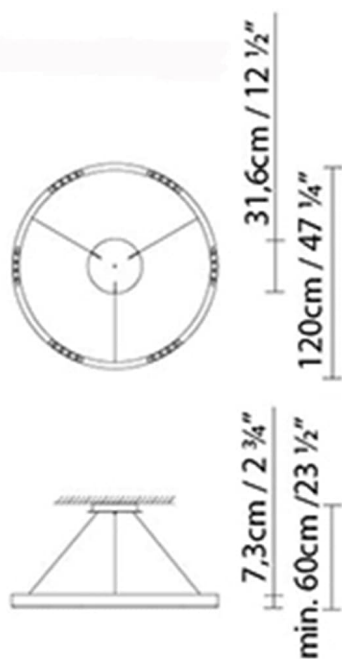

Weight :

Net kg.: 10

Gross kg: 12.6

Packaging:

N. packages: 1

Volume m3: 0.098

Dimensions cm: 70x70x20

R2 S90 Flat Canopy

**Light source:**

LED 4 x 18W 9755lm 250mA 3000K CRI>80 DIM
230V

LED **A+**

Weight :

Net kg.: 12.5

Gross kg: 15

Packaging:

N. packages: 1

Volume m3: 0.182

Dimensions cm: 98x98x19

R2 S120 Flat Canopy

**Light source:**

LED 6 x 17W 13957lm 240mA 3000K CRI>80 DIM
230V

LED A+

Weight :

Net kg.: 16

Gross kg: 19.3

Packaging:

N. packages: 1

Volume m3: 0.36

Dimensions cm: 131x131x21

Designer
Technical drawing
Fotometría
Instrucciones de montaje