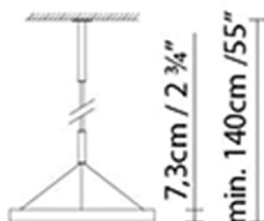

LED 3 x 18W 7879lm 250mA 3000K CRI>80 DIM
230V

LED A+

Weight :

Net kg.: 10
Gross kg: 12.6

Packaging:

N. packages: 1
Volume m3: 0.098
Dimensions cm: 70x70x20

R2 S90

**Light source:**

LED 4 x 18W 9755lm 250mA 3000K CRI>80 DIM
230V

LED **A+**

Weight :

Net kg.: 12.5

Gross kg: 15

Packaging:

N. packages: 1

Volume m3: 0.182

Dimensions cm: 98x98x19

R2 S120

**Light source:**

LED 6 x 17W 13957lm 240mA 3000K CRI>80 DIM
230V

LED **A+**

Weight :

Net kg.: 16

Gross kg: 19.3

Weight :

Net kg.: 10

Gross kg: 12.6

Packaging:

N. packages: 1

Volume m3: 0.098

Dimensions cm: 70x70x20

R2 S90 Flat Canopy