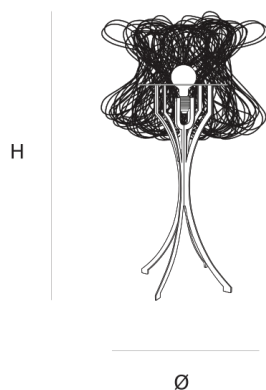

TYPE	Tablelamp
STANDARD	The fixture is supplied with a dimmable led lamp. The power cable is with a light grey textile cover. The floor and table lamp are with cord dimmer
OPTIONAL	
TRANSFORMER/DRIVER	n/a
DIMMING	led dimmer