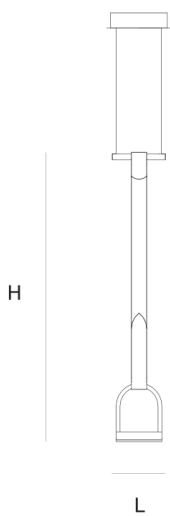

Product data sheet

Date: September 27th 2021

QUASAR
H O L L A N D

ABOUT STIRRUP SUSPENSION

by Sybille van Gammeren

The designer was inspired by studfarms & horses. The LED lightsource has been integrated into an abstract Stirrup made of leather and aluminium

DIMENSIONS

L 12 cm 4.7 inch
H 75 cm 29.5 inch

CANOPY

Ø 17 cm 6.7 inch
H 5 cm 2 inch

CABLELENGTH

Up to 200 cm 78 inch

LIGHTSOURCE

Led 7W, 500LM, 2700K