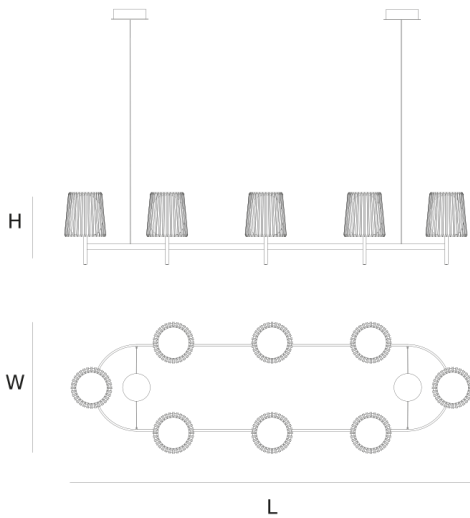

### CHANDELIER by Daniel Becker

A reinterpretation of the classic textile plissé shade. Julia series includes suspensions, chandeliers, wall, floor and table lamps. Each one consists of two shades: the outer is handmade of brass, while the inner is made of translucent glass. Both shades are connected to a classic table lamp in a way that signifies the present archetypal gesture.

#### DIMENSIONS

L 185 cm 72.8 inch  
H 35 cm 13.8 inch  
W 60 cm 23.6 inch

#### CANOPY

Ø 17 cm 6.7 inch  
H 5 cm 2 inch